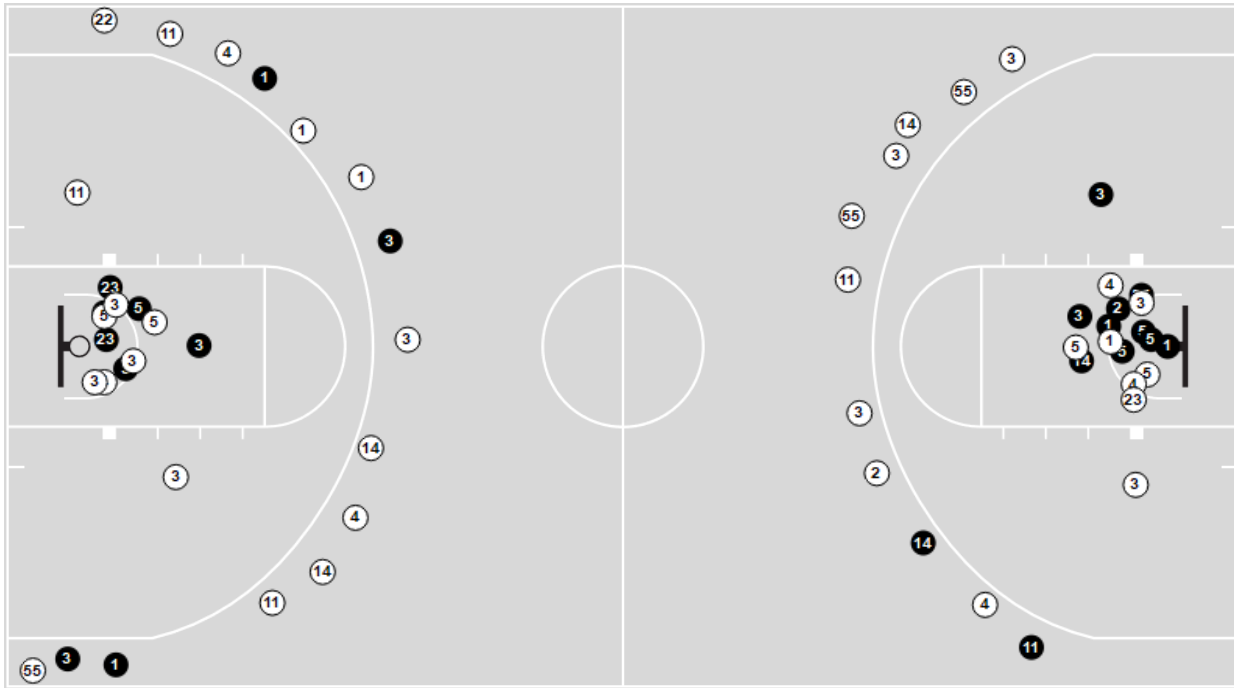

Officials: Marques Pettigrew, Nate Harris, Bart Lenox

Players => All ; FG Types => All ; Results => All ;

Hawaii

All Field Goals