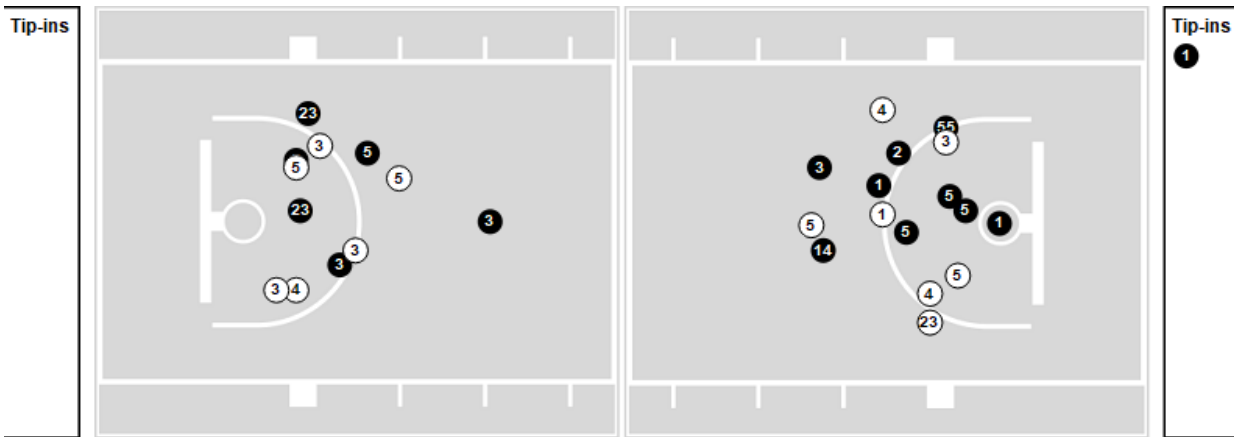

All Field Goals

Shots in the Paint

● Made ● Missed N - Player Number

Georgia Tech	M/A	%
Field Goals	29/63	46
2 Points	24/46	52
3 Points	5/17	29
Free Throws	10/15	67

Georgia Tech	M/A	%
Points in the Paint	46 (23/41)	56
Fast Break Points	15 (9/12)	75
Second Chance Points	19 (11/16)	69
Effective FG%	50	

Officials: Marques Pettigrew, Nate Harris, Bart Lenox

Players => All ; FG Types => All ; Results => All ;

Hawaii

All Field Goals

Shots in the Paint

● Made ○ Missed N - Player Number

Hawaii	M/A	%
Field Goals	22/58	38
2 Points	16/32	50
3 Points	6/26	23
Free Throws	18/25	72