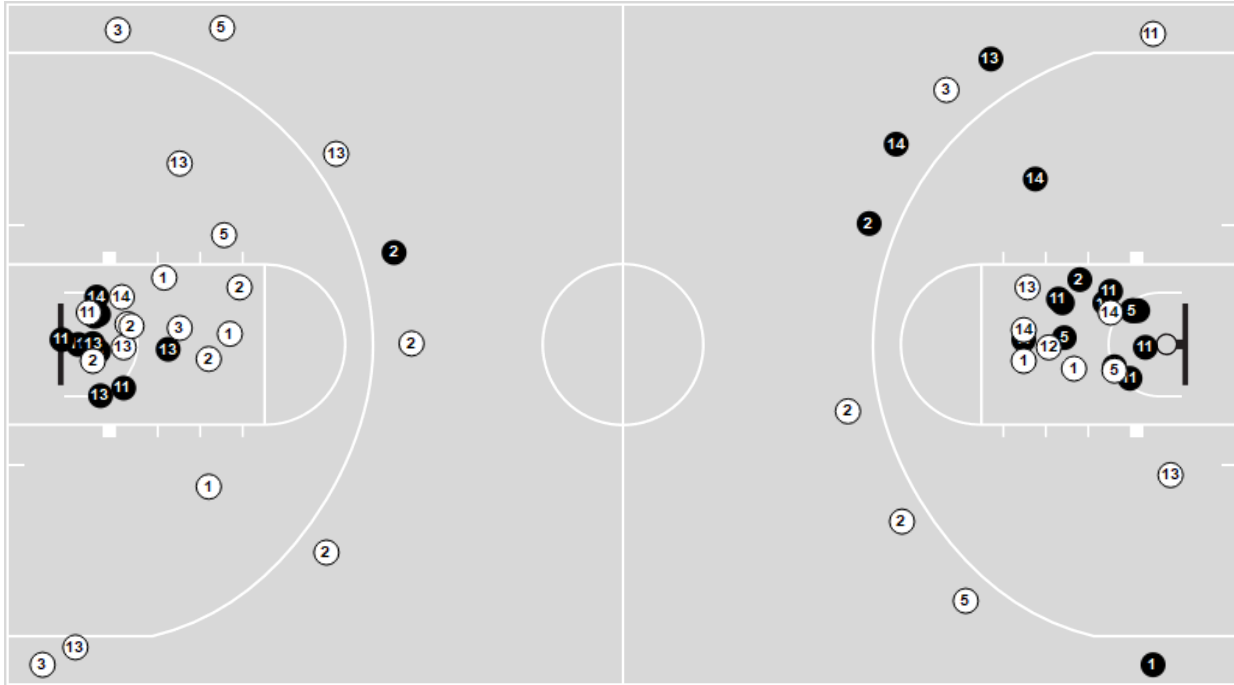

Players => All ; FG Types => All ; Results => All ;
Georgia Tech

All Field Goals