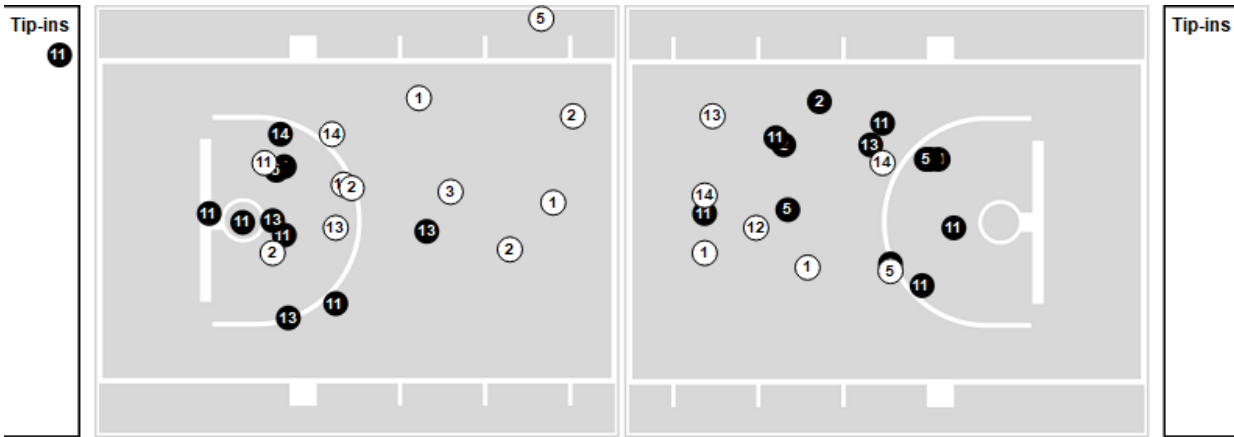

	GTE	Hawaii
Points from		
Turnovers	3	8
Paint	20	18
Second Chance	15	8
Fast Breaks	5	5
Bench	0	14

	Period by Period Scoring		
	1st	2nd	TOT
GTE	43	30	73
Hawaii	27	41	68

Players => All ; FG Types => All ; Results => All ;
Georgia Tech

All Field Goals

Shots in the Paint

● Made ● Missed N - Player Number

Georgia Tech	M/A	%
Field Goals	29/63	46
2 Points	24/46	52
3 Points	5/17	29
Free Throws	10/15	67

Georgia Tech	M/A	%
Points in the Paint	46 (23/41)	56
Fast Break Points	15 (9/12)	75
Second Chance Points	19 (11/16)	69
Effective FG%	50	